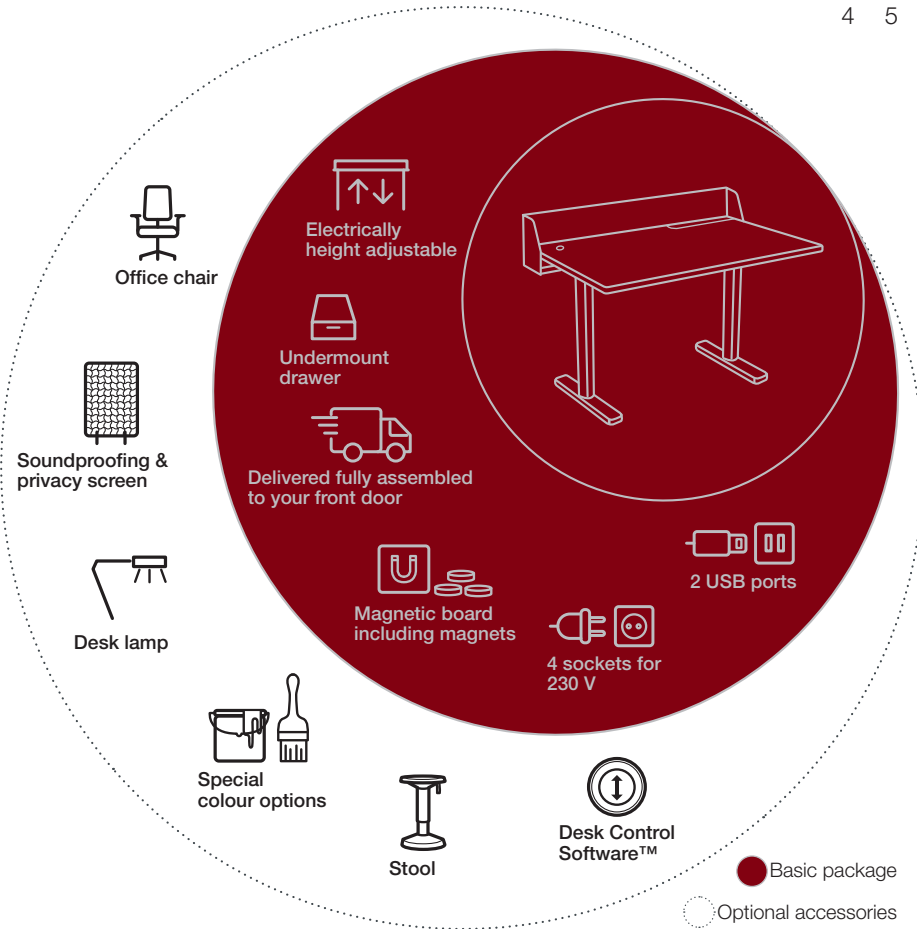

HÄFELE

HÄFELE JOBTISCH.  
THE PERFECT FUSION OF

HOME & OFFICE.

JOB  
TISCH

Häfele JobTisch\* 1200 x 800.

2 3

\* JobTisch is an ergonomic workdesk solution engineered by Häfele

---

# WORK SMART, NOT HARD. WITH THE ERGONOMIC OFFICE WORKSPACE FOR HOME USE.

And just like that, the world stood still, ready to start turning again in a new direction. But what does the “new normal” look like? Working from home, you might find yourself anywhere from the kitchen table to the study to the dining room. Full time, part time, or day by day.

## THE PERFECT SOLUTION THAT HAS IT ALL.

The basic package includes the electrically height adjustable table complete with plenty of power connections, an undermount drawer, and a magnetic board including magnets.

The ergonomic workspace with its exclusive design is delivered fully assembled right to your front door. Plug and play functionality means it couldn't be easier to set up, connect and get to work.

The basic package can even be enhanced with your choice of complementary ergonomic accessories. Working from home has never looked – or felt – so good.